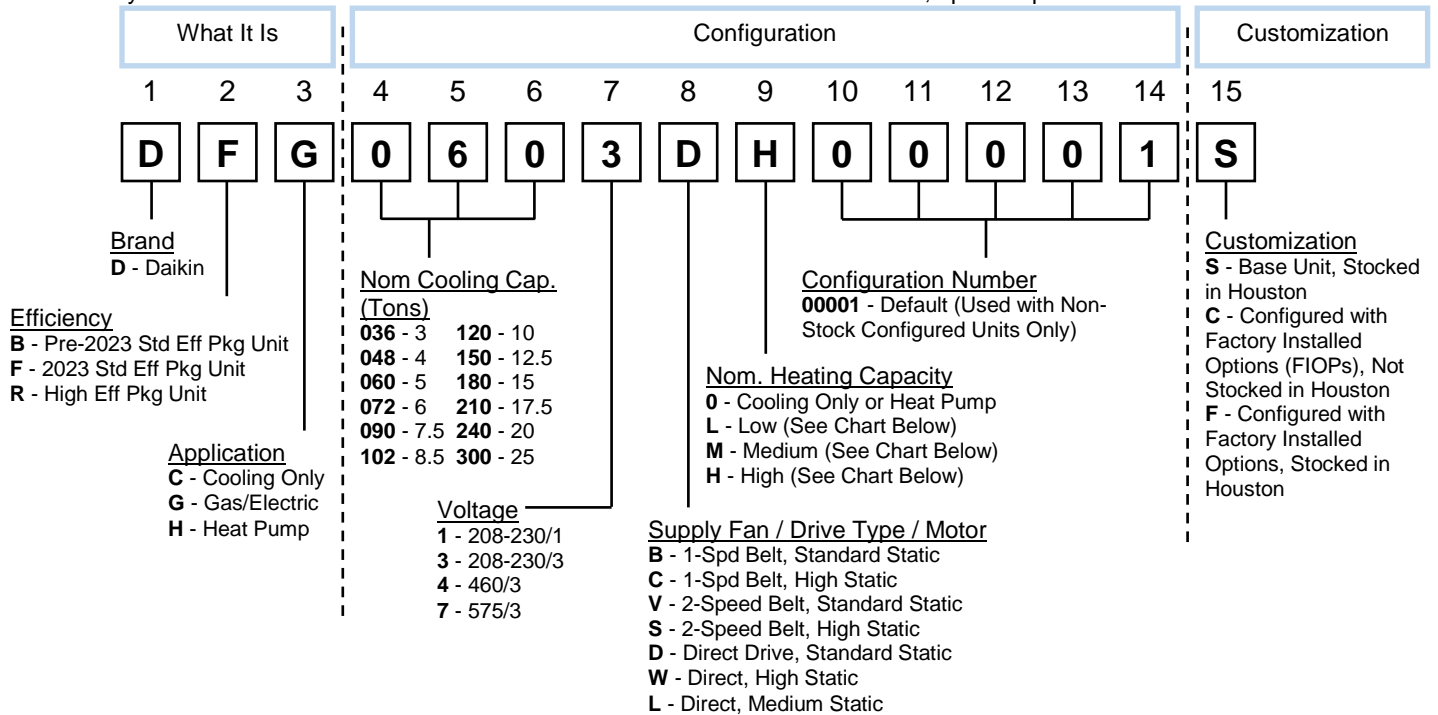

Appendix Two – Understanding the Model Number

What exactly do each of the characters in the model number mean? Below is the chart, updated per this release.

Tons AC	DBG MBH Htg (Pos 9)				DRG MBH Htg (Pos 9)				DFG MBH Htg (Pos 9)			
	Model	L	M	H	Model	L	M	H	Model	L	M	H
3	DBG036 Belt	45	70	90	DRG036	45	70	115	DFG036	45	70	90
	DBG036 Direct	45	---	90								
4	DBG048 Belt	70	90	115	DRG048	70	115	140	DFG048	70	90	115
	DBG048 Direct	90	---	115								
5	DBG060 Direct	90	---	140	DRG060	70	115	140	DFG060	90	115	140
	DBG060 Belt	90	115	140								
6	DBG072	90	115	140	DRG072	70	125	150	DFG072	90	115	140
7-1/2	DBG090	---	---	210	DRG090	130	180	225	DFG090	130	180	225
8-1/2	DBG102	---	---	210	DRG102	130	180	225	DFG102	130	180	225
10	DBG120	---	---	210	DRG120	130	180	240	DFG120	130	180	240
12-1/2	DBG150	---	---	210	DRG150	130	180	240	DFG150	130	180	240
15	DBG180	---	---	350	---	---	---	---	DFG180	260	360	400
20	DBG240	---	---	400	---	---	---	---	DFG240	260	360	400
25	DBG300	---	---	400	---	---	---	---	DFG300	260	360	400