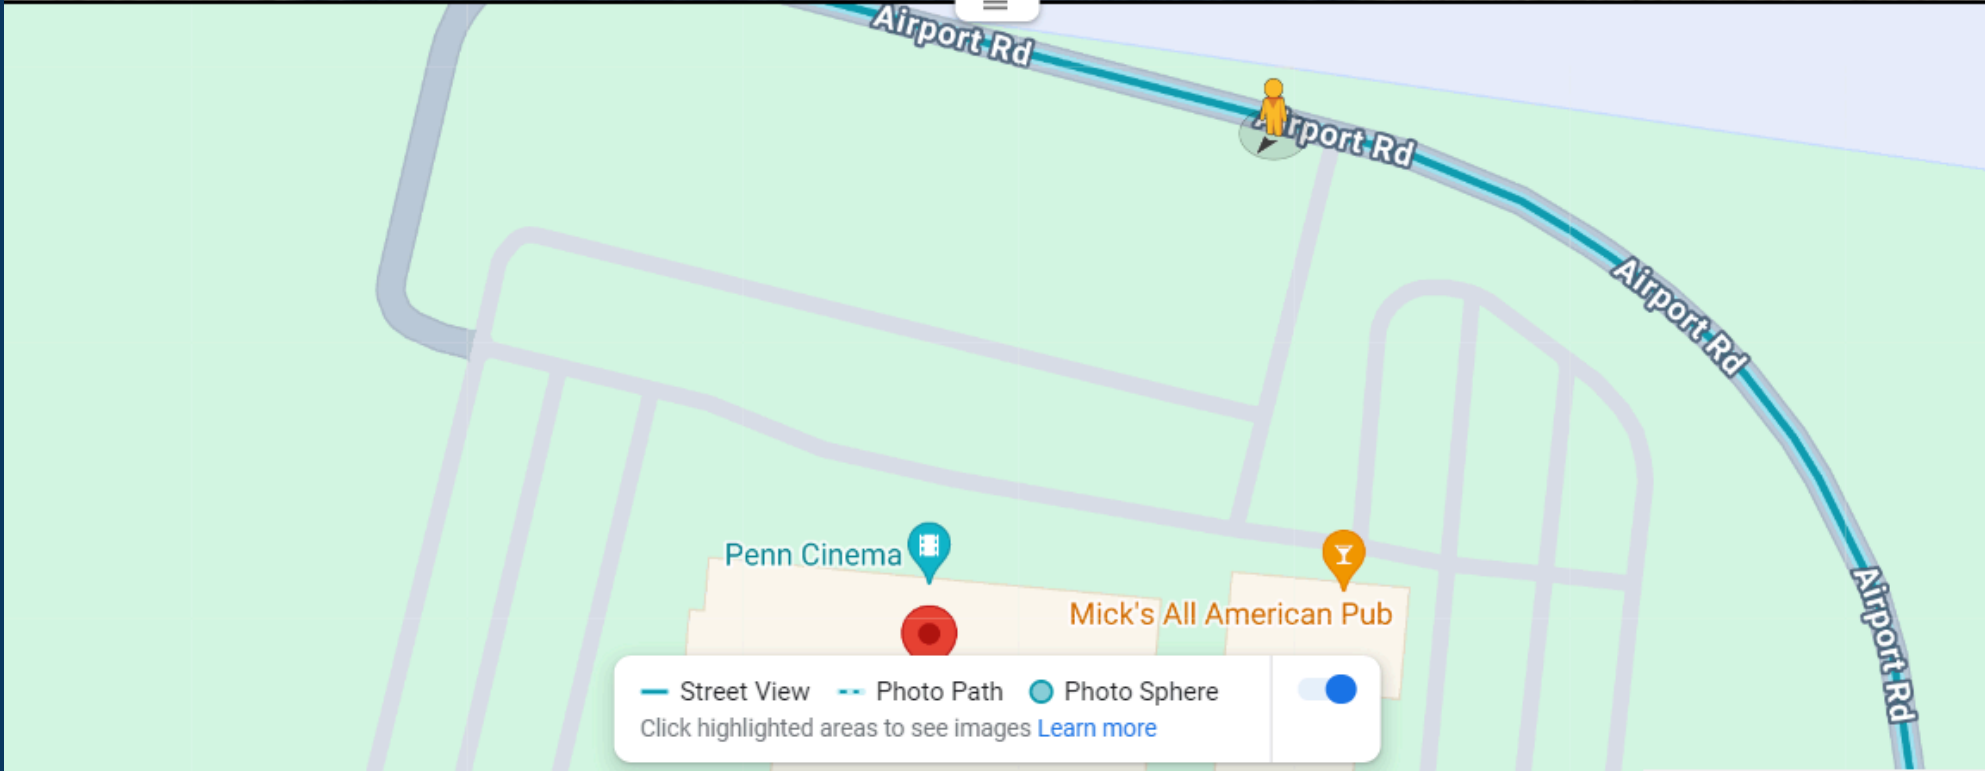

Walking Route & Check – In Location

Parking Pass Parking

- Lot C: 1466 New Holland Pike, Lancaster PA 17601

General Admission Parking

- 541 Airport Road, Lititz, PA 17543
- Adjacent to Penn Cinema

Hospitality Services